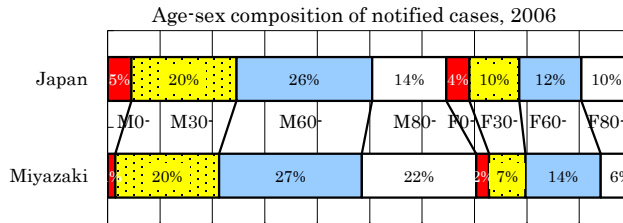

# Miyazaki

| TB statistics in 2006                                 |           |                  |
|---|-----------|------------------|
| Population  | 1,148,076 | Miyazaki (Japan) |
| Foreigners' TB  | 0         | 0.0% (3.5%)      |
| Estimated homeless TB among male cases aged 30-59 yrs | 3         | 7.5% (8.9%)      |

| Trends                       | 02   | 03   | 04   | 05   | 06   |
|------------------------------|------|------|------|------|------|
| Notified cases               | 335  | 221  | 219  | 188  | 202  |
| Rate per 100,000             | 28.7 | 19.0 | 18.9 | 16.3 | 17.6 |
| Sputum smear pos. pul. cases | 106  | 85   | 114  | 79   | 93   |
| Rate per 100,000             | 9.1  | 7.3  | 9.8  | 6.9  | 8.1  |