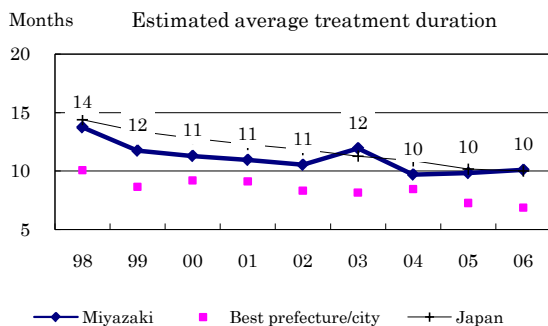

# Miyazaki

| TB statistics in 2006                                 |           |                  |
|---|-----------|------------------|
| Population  | 1,148,076 | Miyazaki (Japan) |
| Foreigners' TB  | 0         | 0.0% (3.5%)      |
| Estimated homeless TB among male cases aged 30-59 yrs | 3         | 7.5% (8.9%)      |

| Trends                       | 02   | 03   | 04   | 05   | 06   |
|------------------------------|------|------|------|------|------|
| Notified cases               | 335  | 221  | 219  | 188  | 202  |
| Rate per 100,000             | 28.7 | 19.0 | 18.9 | 16.3 | 17.6 |
| Sputum smear pos. pul. cases | 106  | 85   | 114  | 79   | 93   |
| Rate per 100,000             | 9.1  | 7.3  | 9.8  | 6.9  | 8.1  |