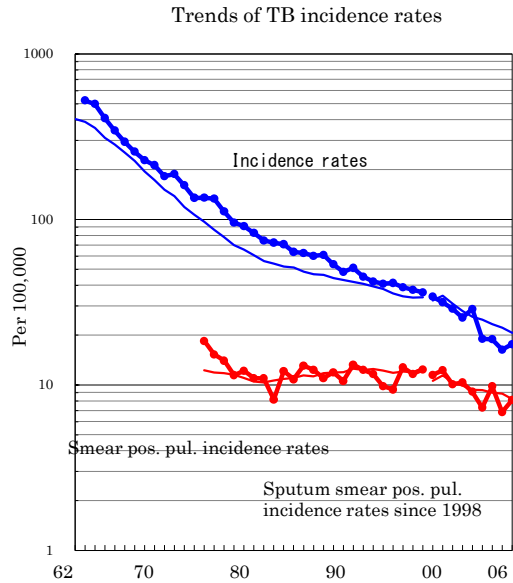

# Miyazaki

| TB statistics in 2006                                 |           |                  |
|---|-----------|------------------|
| Population  | 1,148,076 | Miyazaki (Japan) |
| Foreigners' TB  | 0         | 0.0% (3.5%)      |
| Estimated homeless TB among male cases aged 30-59 yrs | 3         | 7.5% (8.9%)      |

| Trends                       | 02   | 03   | 04   | 05   | 06   |
|------------------------------|------|------|------|------|------|
| Notified cases               | 335  | 221  | 219  | 188  | 202  |
| Rate per 100,000             | 28.7 | 19.0 | 18.9 | 16.3 | 17.6 |
| Sputum smear pos. pul. cases | 106  | 85   | 114  | 79   | 93   |
| Rate per 100,000             | 9.1  | 7.3  | 9.8  | 6.9  | 8.1  |