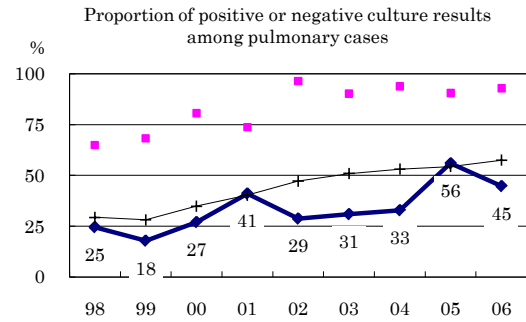

# Miyazaki

| TB statistics in 2006                                 |           |                  |
|---|-----------|------------------|
| Population  | 1,148,076 | Miyazaki (Japan) |
| Foreigners' TB  | 0         | 0.0% (3.5%)      |
| Estimated homeless TB among male cases aged 30-59 yrs | 3         | 7.5% (8.9%)      |

| Trends                       | 02   | 03   | 04   | 05   | 06   |
|------------------------------|------|------|------|------|------|
| Notified cases               | 335  | 221  | 219  | 188  | 202  |
| Rate per 100,000             | 28.7 | 19.0 | 18.9 | 16.3 | 17.6 |
| Sputum smear pos. pul. cases | 106  | 85   | 114  | 79   | 93   |
| Rate per 100,000             | 9.1  | 7.3  | 9.8  | 6.9  | 8.1  |