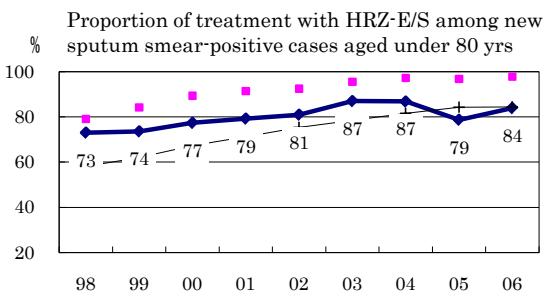

# Miyazaki

| TB statistics in 2006                                 |           |                  |
|---|-----------|------------------|
| Population  | 1,148,076 | Miyazaki (Japan) |
| Foreigners' TB  | 0         | 0.0% (3.5%)      |
| Estimated homeless TB among male cases aged 30-59 yrs | 3         | 7.5% (8.9%)      |

| Trends                       | 02   | 03   | 04   | 05   | 06   |
|------------------------------|------|------|------|------|------|
| Notified cases               | 335  | 221  | 219  | 188  | 202  |
| Rate per 100,000             | 28.7 | 19.0 | 18.9 | 16.3 | 17.6 |
| Sputum smear pos. pul. cases | 106  | 85   | 114  | 79   | 93   |
| Rate per 100,000             | 9.1  | 7.3  | 9.8  | 6.9  | 8.1  |