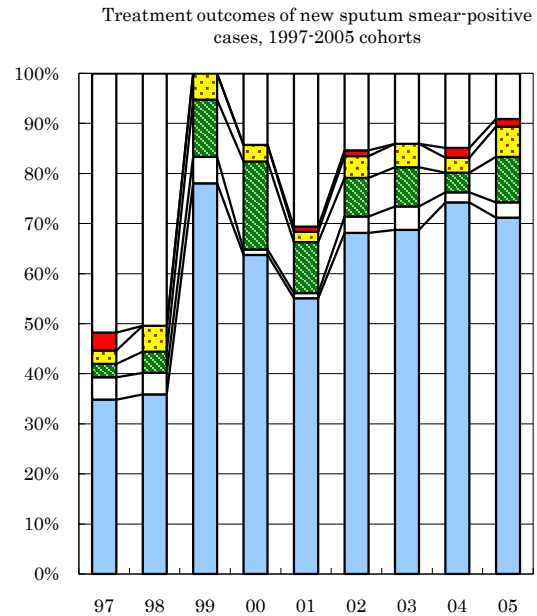

# Miyazaki

| TB statistics in 2006                                 |           |                  |
|---|-----------|------------------|
| Population  | 1,148,076 | Miyazaki (Japan) |
| Foreigners' TB  | 0         | 0.0% (3.5%)      |
| Estimated homeless TB among male cases aged 30-59 yrs | 3         | 7.5% (8.9%)      |

| Trends                       | 02   | 03   | 04   | 05   | 06   |
|------------------------------|------|------|------|------|------|
| Notified cases               | 335  | 221  | 219  | 188  | 202  |
| Rate per 100,000             | 28.7 | 19.0 | 18.9 | 16.3 | 17.6 |
| Sputum smear pos. pul. cases | 106  | 85   | 114  | 79   | 93   |
| Rate per 100,000             | 9.1  | 7.3  | 9.8  | 6.9  | 8.1  |