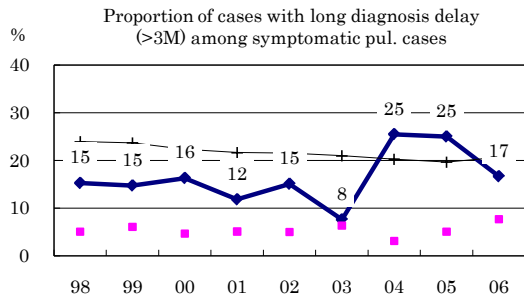

# Miyazaki

| TB statistics in 2006                                 |           |                  |
|---|-----------|------------------|
| Population  | 1,148,076 | Miyazaki (Japan) |
| Foreigners' TB  | 0         | 0.0% (3.5%)      |
| Estimated homeless TB among male cases aged 30-59 yrs | 3         | 7.5% (8.9%)      |

| Trends                       | 02   | 03   | 04   | 05   | 06   |
|------------------------------|------|------|------|------|------|
| Notified cases               | 335  | 221  | 219  | 188  | 202  |
| Rate per 100,000             | 28.7 | 19.0 | 18.9 | 16.3 | 17.6 |
| Sputum smear pos. pul. cases | 106  | 85   | 114  | 79   | 93   |
| Rate per 100,000             | 9.1  | 7.3  | 9.8  | 6.9  | 8.1  |