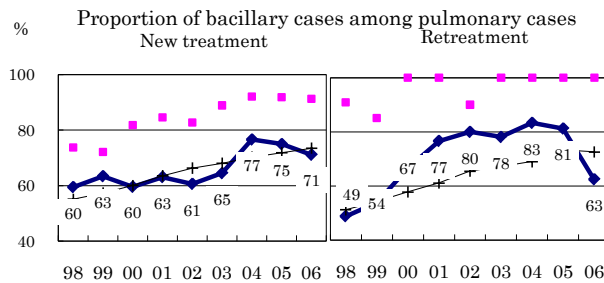

# Miyazaki

| TB statistics in 2006                                 |           |                  |
|---|-----------|------------------|
| Population  | 1,148,076 | Miyazaki (Japan) |
| Foreigners' TB  | 0         | 0.0% (3.5%)      |
| Estimated homeless TB among male cases aged 30-59 yrs | 3         | 7.5% (8.9%)      |

| Trends                       | 02   | 03   | 04   | 05   | 06   |
|------------------------------|------|------|------|------|------|
| Notified cases               | 335  | 221  | 219  | 188  | 202  |
| Rate per 100,000             | 28.7 | 19.0 | 18.9 | 16.3 | 17.6 |
| Sputum smear pos. pul. cases | 106  | 85   | 114  | 79   | 93   |
| Rate per 100,000             | 9.1  | 7.3  | 9.8  | 6.9  | 8.1  |