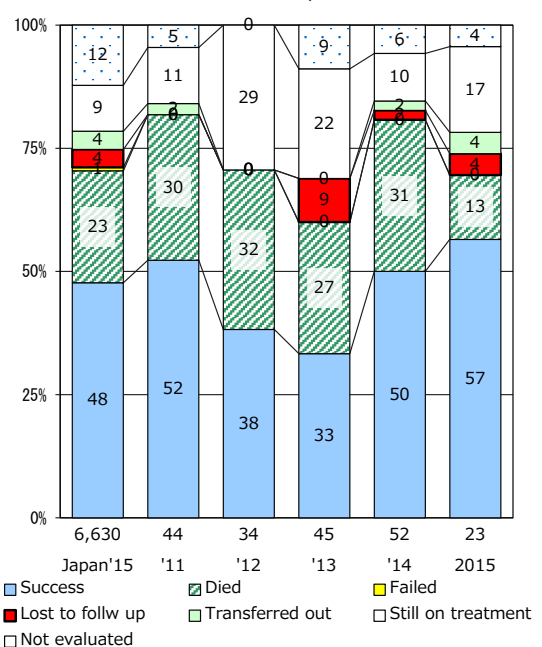

Proportion of Bacteriologically +ve. PTB

Median duration of treatment of all forms and hospitalization among PTB

Proportion of culture results obtained among PTB

Treatment outcomes of new sputum smear +ve.TB

Proportion of DST results obtained among culture +ve. PTB

PTB : pulmonary TB

| † Excluding unknown delay(%) | '12 | '13  | '14  | '15  | 2016 |
|------------------------------|-----|------|------|------|------|
|                              | 6.3 | 37.3 | 37.2 | 51.0 | 18.2 |