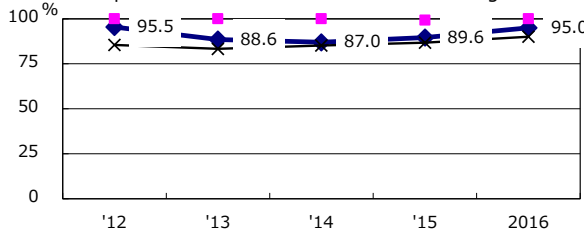

Trends of TB notification rates, all forms and smear +ve.PTB

Age-sex composition of notified cases, 2016

Proportion of cases with total diagnosis delay(> 3 mths) among symptomatic PTB\*

Proportion of TX with HRZ-E/S among all forms of TB cases aged under 80 yrs †

Proportion of Bacteriologically +ve. PTB

Median duration of treatment of all forms and hospitalization among PTB

Proportion of culture results obtained among PTB

Treatment outcomes of new sputum smear +ve.TB