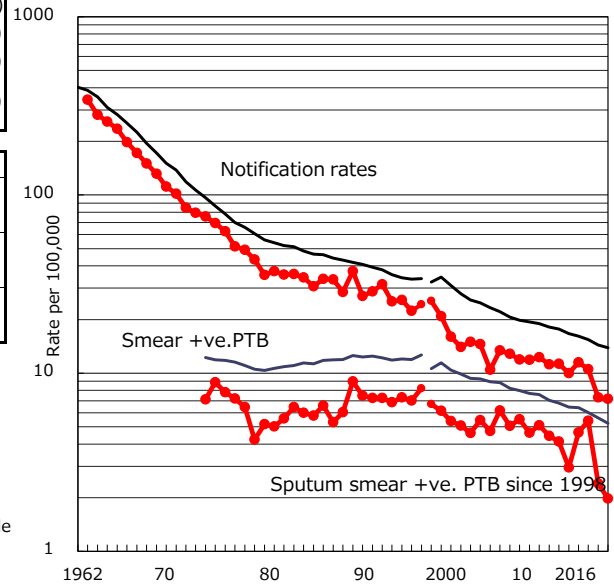

|  |               |
|--|---------------|
| TB statistics in 2016 ( Population in Yamagata 1,113,109 )   |               |
| Among newly notified : (Japan)                               |               |
| Foreign borns  | 5 6.3% (7.6%) |
| TB cases with homeless history                               | 1 1.3% (1.0%) |
| Male aged 35-59, without job and receiving public assistance | 0 0.0% (7.7%) |

| Trends                        | '12  | '13  | '14  | '15 | 2016 |
|-------------------------------|------|------|------|-----|------|
| Notified cases                | 115  | 131  | 119  | 82  | 80   |
| Rate per 100,000 population   | 10.0 | 11.5 | 10.5 | 7.3 | 7.2  |
| Sputum smear +ve. PTB         | 34   | 53   | 61   | 27  | 22   |
| Rate per 100,000 population   | 3.0  | 4.6  | 5.4  | 2.4 | 2.0  |
| Latent Tuberculosis Infection | 80   | 77   | 61   | 58  | 25   |
| Rate per 100,000 population   | 6.9  | 6.7  | 5.4  | 5.2 | 2.2  |

Trends of TB notification rates, all forms and smear +ve.PTB

Age-sex composition of notified cases, 2016

Proportion of cases with total diagnosis delay(> 3 mths) among symptomatic PTB\*

Proportion of TX with HRZ-E/S among all forms of TB cases aged under 80 yrs †

Proportion of Bacteriologically +ve. PTB

Median duration of treatment of all forms and hospitalization among PTB

Proportion of culture results obtained among PTB

Treatment outcomes of new sputum smear +ve.TB