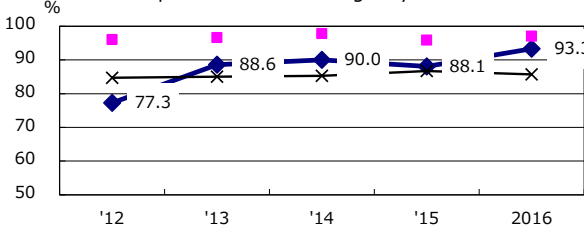

| Trends                        | '12  | '13  | '14  | '15 | 2016 |
|-------------------------------|------|------|------|-----|------|
| Notified cases                | 115  | 131  | 119  | 82  | 80   |
| Rate per 100,000 population   | 10.0 | 11.5 | 10.5 | 7.3 | 7.2  |
| Sputum smear +ve. PTB         | 34   | 53   | 61   | 27  | 22   |
| Rate per 100,000 population   | 3.0  | 4.6  | 5.4  | 2.4 | 2.0  |
| Latent Tuberculosis Infection | 80   | 77   | 61   | 58  | 25   |
| Rate per 100,000 population   | 6.9  | 6.7  | 5.4  | 5.2 | 2.2  |

Trends of TB notification rates, all forms and smear +ve.PTB

Age-sex composition of notified cases, 2016

Proportion of cases with total diagnosis delay(> 3 mths) among symptomatic PTB\*

Proportion of TX with HRZ-E/S among all forms of TB cases aged under 80 yrs †

Proportion of Bacteriologically +ve. PTB

Median duration of treatment of all forms and hospitalization among PTB

Proportion of culture results obtained among PTB

Treatment outcomes of new sputum smear +ve.TB