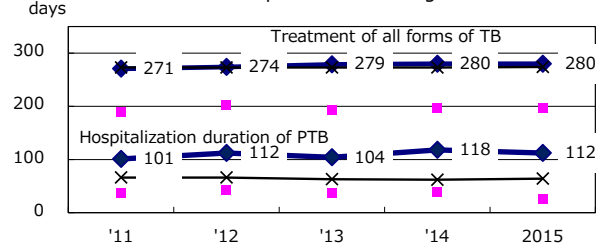

| Trends                        | '12  | '13  | '14  | '15 | 2016 |
|-------------------------------|------|------|------|-----|------|
| Notified cases                | 115  | 131  | 119  | 82  | 80   |
| Rate per 100,000 population   | 10.0 | 11.5 | 10.5 | 7.3 | 7.2  |
| Sputum smear +ve. PTB         | 34   | 53   | 61   | 27  | 22   |
| Rate per 100,000 population   | 3.0  | 4.6  | 5.4  | 2.4 | 2.0  |
| Latent Tuberculosis Infection | 80   | 77   | 61   | 58  | 25   |
| Rate per 100,000 population   | 6.9  | 6.7  | 5.4  | 5.2 | 2.2  |

Trends of TB notification rates, all forms and smear +ve.PTB

Age-sex composition of notified cases, 2016

Proportion of cases with total diagnosis delay(> 3 mths) among symptomatic PTB\*

Proportion of TX with HRZ-E/S among all forms of TB cases aged under 80 yrs †

Proportion of Bacteriologically +ve. PTB

Median duration of treatment of all forms and hospitalization among PTB

Proportion of culture results obtained among PTB

Treatment outcomes of new sputum smear +ve.TB