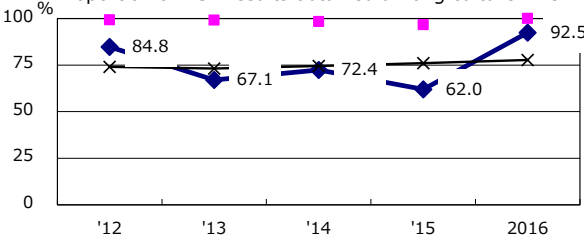

Trends of TB notification rates, all forms and smear +ve.PTB

Age-sex composition of notified cases, 2016

Proportion of cases with total diagnosis delay(> 3 mths) among symptomatic PTB\*

Proportion of TX with HRZ-E/S among all forms of TB cases aged under 80 yrs †

Proportion of Bacteriologically +ve. PTB

Median duration of treatment of all forms and hospitalization among PTB

Proportion of culture results obtained among PTB

Treatment outcomes of new sputum smear +ve.TB

Proportion of DST results obtained among culture +ve. PTB

PTB : pulmonary TB

| † Excluding unknown delay(%) | '12 | '13  | '14  | '15  | 2016 |
|------------------------------|-----|------|------|------|------|
|                              | 6.3 | 37.3 | 37.2 | 51.0 | 18.2 |