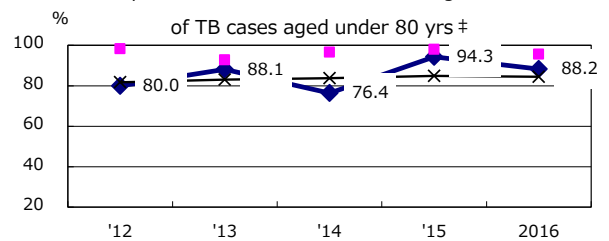

| Trends                        | '12  | '13  | '14  | '15 | 2016 |
|-------------------------------|------|------|------|-----|------|
| Notified cases                | 115  | 131  | 119  | 82  | 80   |
| Rate per 100,000 population   | 10.0 | 11.5 | 10.5 | 7.3 | 7.2  |
| Sputum smear +ve. PTB         | 34   | 53   | 61   | 27  | 22   |
| Rate per 100,000 population   | 3.0  | 4.6  | 5.4  | 2.4 | 2.0  |
| Latent Tuberculosis Infection | 80   | 77   | 61   | 58  | 25   |
| Rate per 100,000 population   | 6.9  | 6.7  | 5.4  | 5.2 | 2.2  |

Trends of TB notification rates, all forms and smear +ve.PTB

Age-sex composition of notified cases, 2016

Proportion of cases with total diagnosis delay(> 3 mths) among symptomatic PTB\*

Proportion of TX with HRZ-E/S among all forms of TB cases aged under 80 yrs †

Proportion of Bacteriologically +ve. PTB

Median duration of treatment of all forms and hospitalization among PTB

Proportion of culture results obtained among PTB

Treatment outcomes of new sputum smear +ve.TB