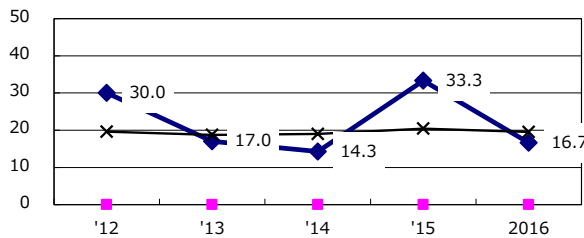

| Trends                        | '12  | '13  | '14  | '15 | 2016 |
|-------------------------------|------|------|------|-----|------|
| Notified cases                | 115  | 131  | 119  | 82  | 80   |
| Rate per 100,000 population   | 10.0 | 11.5 | 10.5 | 7.3 | 7.2  |
| Sputum smear +ve. PTB         | 34   | 53   | 61   | 27  | 22   |
| Rate per 100,000 population   | 3.0  | 4.6  | 5.4  | 2.4 | 2.0  |
| Latent Tuberculosis Infection | 80   | 77   | 61   | 58  | 25   |
| Rate per 100,000 population   | 6.9  | 6.7  | 5.4  | 5.2 | 2.2  |

Trends of TB notification rates, all forms and smear +ve.PTB

Age-sex composition of notified cases, 2016

Proportion of cases with total diagnosis delay(> 3 mths) among symptomatic PTB\*

Proportion of TX with HRZ-E/S among all forms of TB cases aged under 80 yrs †