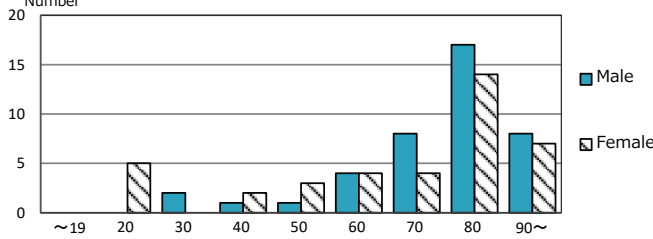

Age-sex composition of notified cases, 2016